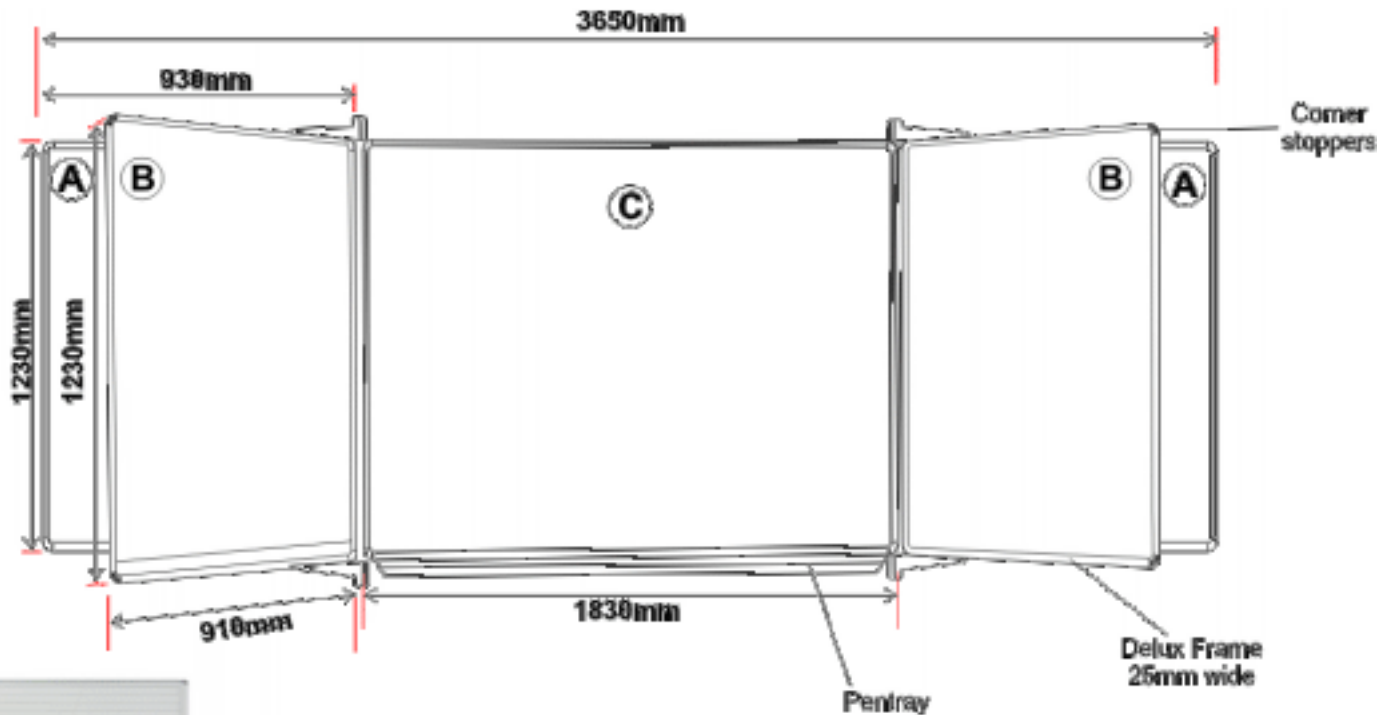

Educational Boards (Compliant with SABS / CKS 36:2004 Edition 4)

CODE DESCRIPTION SIZE EX VAT INCL VAT

Ⓐ Edu Board Side Panel 1230 x 930mm

ED1068	Whiteboard Magnetic		790.00	900.60
ED1168	Whiteboard Magnetic Lines 50mm		1 180.00	1 345.20
ED1268	Whiteboard Magnetic Squares 50 x 50mm		1 180.00	1 345.20
ED2068	Chalk Board Magnetic		790.00	900.60
ED3068	Chalk Board Non-Magnetic		650.00	741.00
ED3168	Chalk Board Non-Magnetic, Lines 50mm		900.00	1 026.00
ED3268	Chalk Board Non-Magnetic, Squares 50 x 50mm		900.00	1 026.00
GB3068	Whiteboard Magnetic Map Africa		1 190.00	1 356.60

Ⓑ Edu Board Swing Leaf 1230 x 910mm

ED4068	Whiteboard Magnetic		1 040.00	1 185.60
ED4168	Whiteboard Magnetic Lines 50mm one side		1 430.00	1 630.20
ED4268	Whiteboard Magnetic Squares 50 x 50mm one side		1 430.00	1 630.20
ED4368	Whiteboard Magnetic Lines 50mm / Squares 50 x 50mm		1 780.00	2 029.20
ED5068	Chalk Board Magnetic		1 040.00	1 185.60
ED6068	Chalk Board Non-Magnetic		780.00	889.20
ED6168	Chalk Board Non-Magnetic Lines 50mm one side		1 005.00	1 145.70
ED6268	Chalk Board Non-Magnetic Squares 50 x 50mm one side		1 005.00	1 145.70
ED6368	Chalk Board Non-Magnetic Lines 50mm / Squares 50 x 50mm		1 260.00	1 436.40

Ⓒ Edu Board Centre Panel 1830 x 1230mm

ED7068	Whiteboard Magnetic		1 390.00	1 584.60
ED8068	Chalk Board Magnetic		1 390.00	1 584.60
ED9068	Chalk Board Non-Magnetic		1 150.00	1 311.00

*See page 1 for extra pentrays