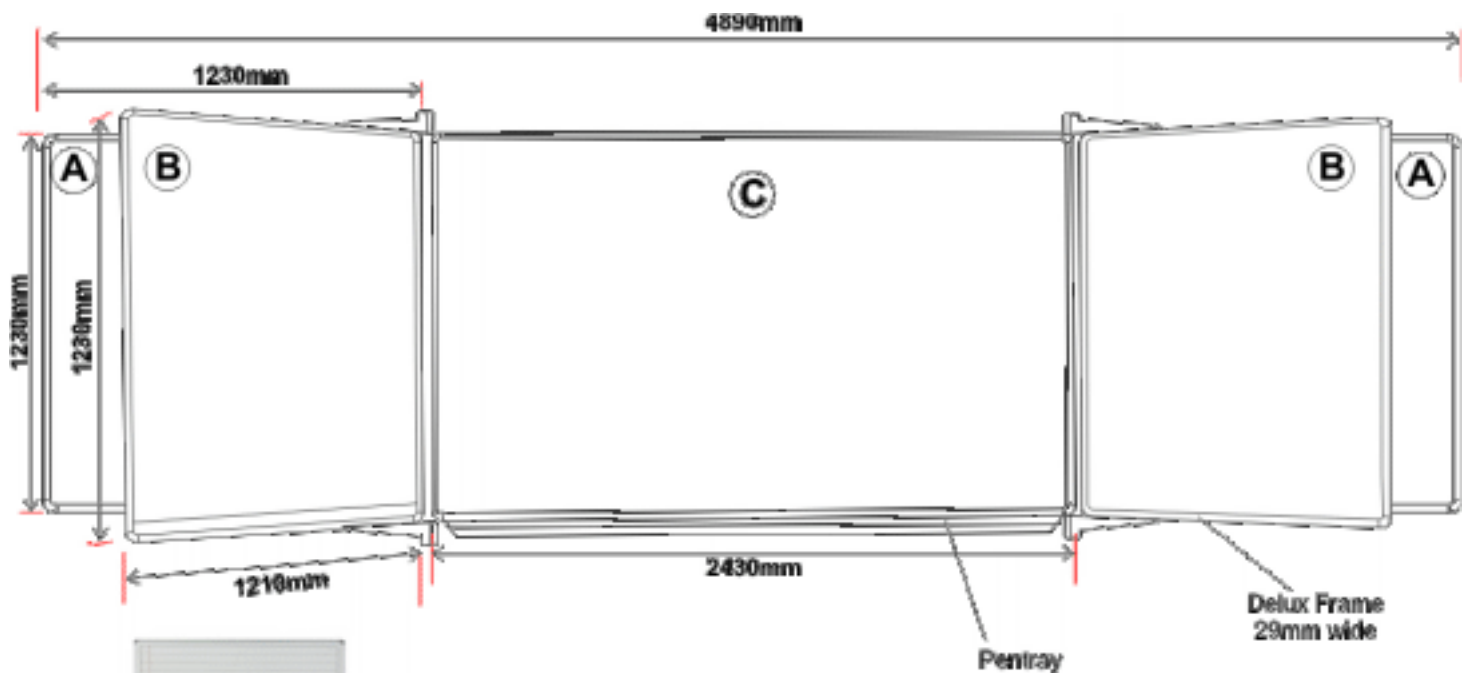

Educational Boards (Compliant with SABS / CKS 36:2004 Edition 4)

CODE DESCRIPTION SIZE EX VAT INCL VAT

Ⓐ Edu Board Side Panel 1230 x 1230mm

ED1052	Whiteboard Magnetic		995.00	1 134.30
ED1152	Whiteboard Magnetic Lines 50mm		1 450.00	1 653.00
ED1252	Whiteboard Magnetic Squares 50 x 50mm		1 450.00	1 653.00
ED2052	Chalk Board Magnetic		995.00	1 134.30
ED3052	Chalk Board Non-Magnetic		750.00	855.00
ED3152	Chalk Board Non-Magnetic, Lines 50mm		1 020.00	1 162.80
ED3252	Chalk Board Non-Magnetic, Squares 50 x 50mm		1 020.00	1 162.80
GB1052	Whiteboard Magnetic Music Lines		1 450.00	1 653.00
GB2052	Whiteboard Magnetic South Africa Map		1 450.00	1 653.00
GB3052	Whiteboard Magnetic Africa Map		1 450.00	1 653.00

Ⓑ Edu Board Swing Leaf 1230 x 1210mm

ED4052	Whiteboard Magnetic		1 290.00	1 470.60
ED4152	Whiteboard Magnetic Lines 50mm one side		1 690.00	1 926.60
ED4252	Whiteboard Magnetic Squares 50 x 50mm one side		1 690.00	1 926.60
ED4352	Whiteboard Magnetic Lines 50mm / Squares 50 x 50mm		2 150.00	2 451.00
ED5052	Chalk Board Magnetic		1 290.00	1 470.60
ED6052	Chalk Board Non-Magnetic		920.00	1 048.80
ED6152	Chalk Board Non-Magnetic Lines 50mm one side		1 150.00	1 311.00
ED6252	Chalk Board Non-Magnetic Squares 50 x 50mm one side		1 150.00	1 311.00
ED6352	Chalk Board Non-Magnetic Lines 50mm / Squares 50 x 50mm		1 650.00	1 881.00

Ⓒ Edu Board Centre Panel 2430 x 1230mm

ED7076	Whiteboard Magnetic		1 780.00	2 029.20
ED8076	Chalk Board Magnetic		1 780.00	2 029.20
ED9076	Chalk Board Non-Magnetic		1 340.00	1 527.60
ED9176	Chalk Board Non-Magnetic Lines 50mm		2 070.00	2 359.80
ED7090	Whiteboard Magnetic - 3630 x 1230mm		3 490.00	3 978.60

AL0320 Hinge Plastic Grey & Aluminium Mounting

60.00

68.40

*See page 1 for extra pentrays